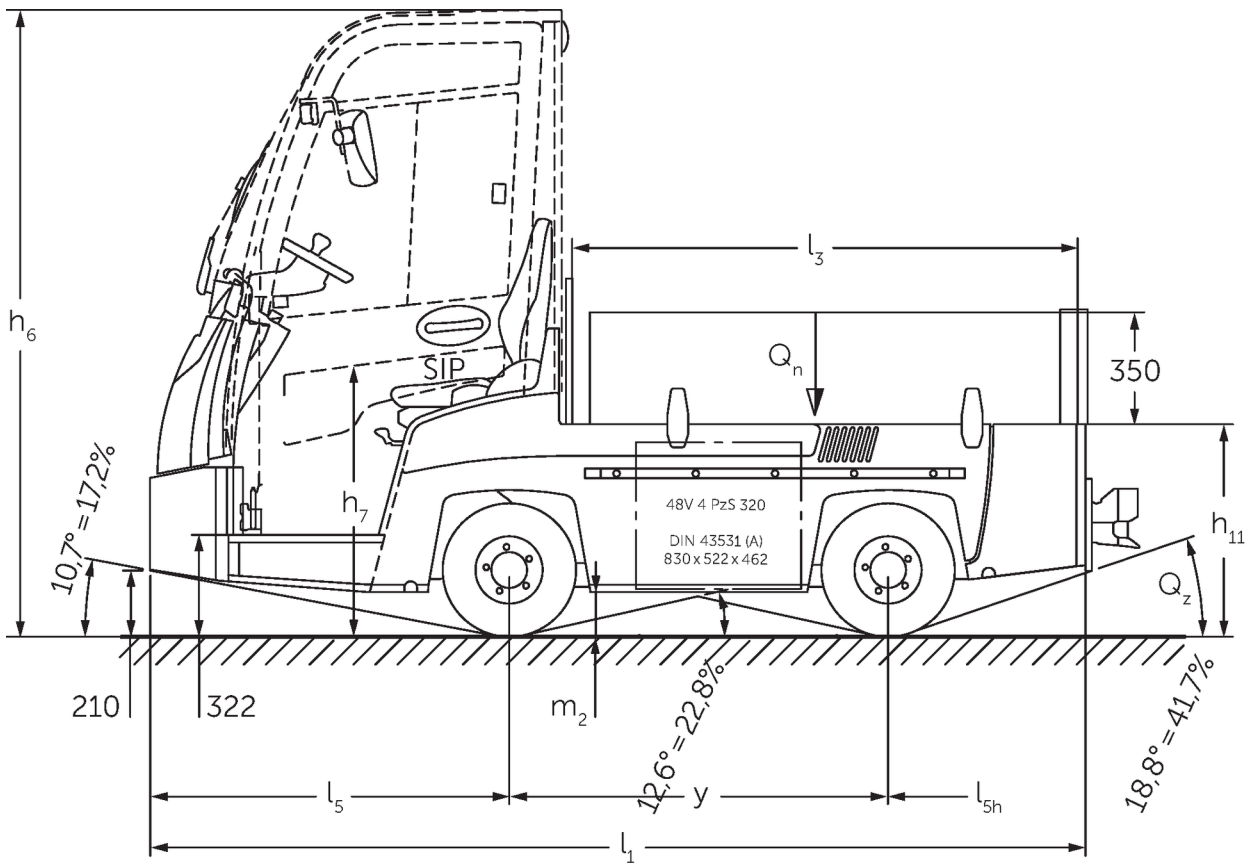

Remorcher electric

Capacitatea de încărcare: 1500 kg

JUNGHEINRICH

Tabel VDI

Stativ: 09/2021

- In accordance with VDI Guideline 2198 this data sheet provides details of the standard truck only. Non-standard tyres, different masts, optional equipment, etc. may result in different values.