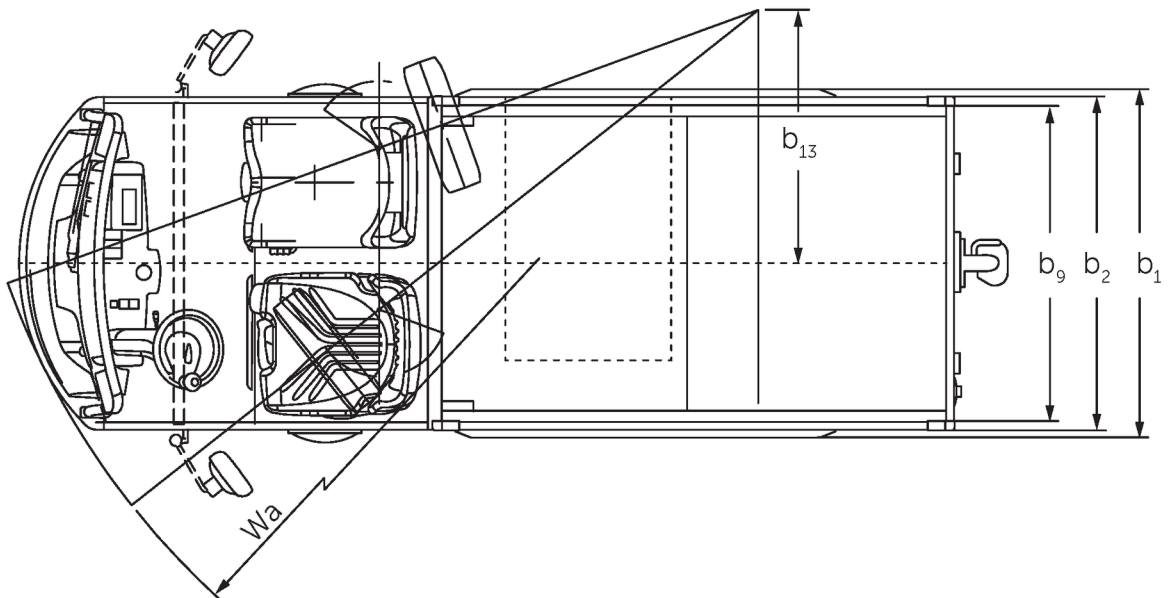

Remorcher electric

Capacitatea de încărcare: 1500 kg

JUNGHEINRICH

Tabel VDI

Stativ: 09/2021

- In accordance with VDI Guideline 2198 this data sheet provides details of the standard truck only. Non-standard tyres, different masts, optional equipment, etc. may result in different values.