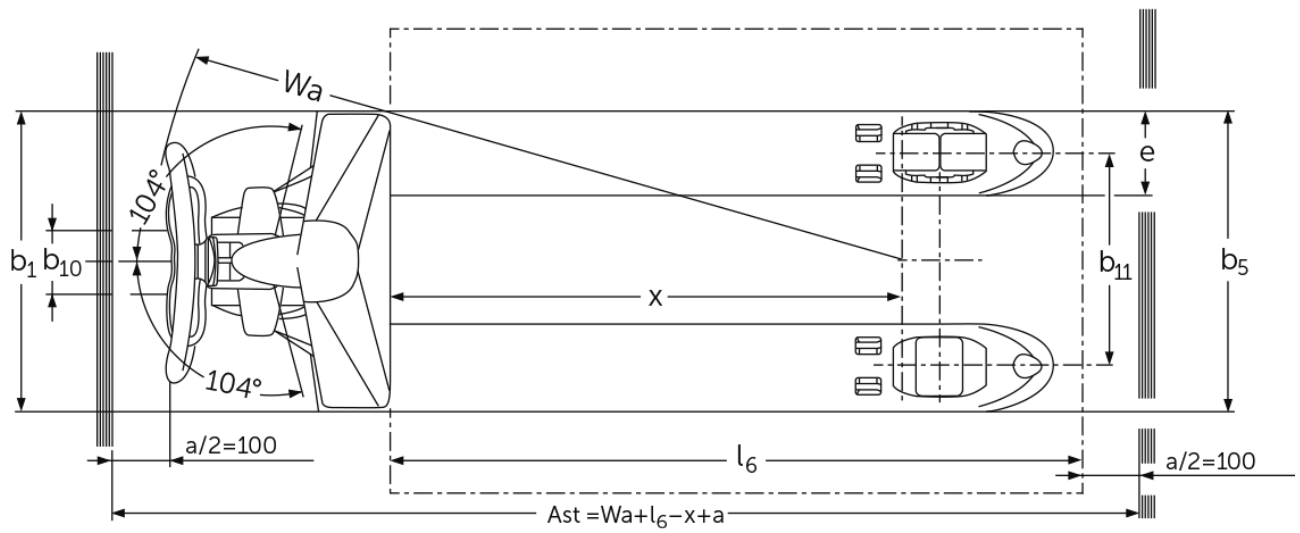

Hand pallet truck

AM 20

Lift height: 85-205 mm / Load capacity: 2000 kg

AM 20

VDI table

Stand-on: 05/2024

Characteristic	1.1	Manufacturer (abbreviated description)		Jungheinrich					
	1.2	Manufacturer's type designation		AM 20					
	1.3	Drive		Manual					
	1.4	Operation		Manual					
	1.5	Load capacity/load	Q kg	2000					
	1.6	Load centre distance	c mm	600					
	1.9	Wheelbase	y mm	1120					
Weights	2.1	tare weight	kg	70	71	70	71	70	71
	2.2	Axle load laden front/rear	kg	549 / 1521					
	2.3	Axle load unladen front/rear	kg	46 / 24					
Wheels/suspension system	3.1	Tyres		C-GV	C-BV	V-GV	V-BV	N-GN	N-BN
	3.2	Tyre size, front		Ø 200 x 50					
	3.3	Tyre size, rear		Ø 82 x 93	Ø 82 x 70	Ø 82 x 93	Ø 82 x 70	Ø 82 x 93	Ø 82 x 70
	3.5	Wheels, number front/back (x=driven)		2/2	2/4	2/2	2/4	2/2	2/4
	3.6	Tread width, front	b10 mm	130					
	3.7	Tread width, rear	b11 mm	380					
	Basic dimensions	4.4	Lift (h3)	h3 mm	115				
4.9		Height of tiller handle in drive position min./max.	h14 mm	355 / 1230					
4.14		Stand height, elevated	h12 mm	200					
4.15		Height, lowered	h13 mm	85					
4.19		total length	l1 mm	1540					
4.20		Length including fork shank	l2 mm	390					
4.21.1		total width	b1 mm	540					
4.22		Fork dimensions	s/ e/l mm	48 x 160 x 1150					
4.25		Width across forks	b5 mm	540					
4.32		Ground clearance centre of wheelbase	m2 mm	37					
4.34.1		Aisle width (pallet 1000x1200 sideways)	Ast mm	1743					
4.34.2		Aisle width (pallet 800x1200 length)	Ast mm	1793					
4.35		Turning radius	Wa mm	1275					
Performance data	5.3	Lowering speed laden/unladen	m/s	0.1 / 0.06					
<p>- This data sheet according to VDI guideline 2198 only states the technical values of the standard truck. Different tyres, other masts, additional equipment etc. may result in different values.</p>									