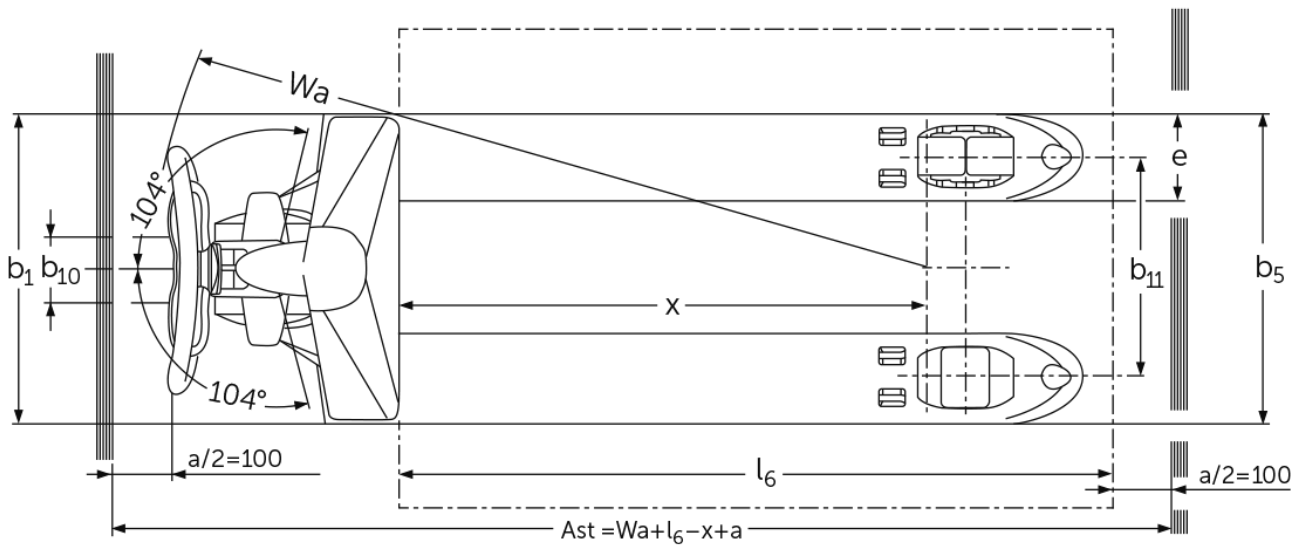

Hand pallet truck with flat forks **AM 15l**

Lift height: 120 mm / Load capacity: 1500 kg

AM 15l

VDI table

Stand-on: 11/2024

Characteristic	1.1	Manufacturer (abbreviated description)	•	Jungheinrich			
	1.2	Manufacturer's type designation		AM 15l			
	1.3	Drive		Manual			
	1.4	Operation		Manual			
	1.5	Load capacity/load	Q kg	1500			
	1.6	Load centre distance	c mm	600	500	400	600
	1.9	Wheelbase	y mm	1100	900	745	1080
Weights	2.1	tare weight	kg	74	72	71	65
	2.2	Axle load laden front/rear	-	- / -			476 / 613
	2.3	Axle load unladen front/rear	-	- / -	60 / 28	- / -	60 / 28
Wheels/suspension system	3.1	Tyres		C-BN			
	3.2	Tyre size, front		Ø 170x50			
	3.3	Tyre size, rear		Ø 50x70			
	3.5	Wheels, number front/back (x=driven)		2/4			
	3.6	Tread width, front	b10 mm	109			
	3.7	Tread width, rear	b11 mm	370			
	Basic dimensions	4.4	Lift (h3)	h3 mm	120		
4.9		Height of tiller handle in drive position min./max.	h14 mm	1237			
4.14		Stand height, elevated	h12 mm	171			
4.15		Height, lowered	h13 mm	51			
4.19		total length	l1 mm	1530	1330	1175	1530
4.20		Length including fork shank	l2 mm	380			
4.21.1		total width	b1 mm	520			680
4.22		Fork dimensions	s/ e/l mm	38 x 150 x 1150	38 x 150 x 950	38 x 150 x 795	38 x 150 x 1150
4.25		Width across forks	b5 mm	520			680
4.32		Ground clearance centre of wheelbase	m2 mm	13			
4.34.1		Aisle width (pallet 1000x1200 sideways)	Ast mm	1584			
4.34.2		Aisle width (pallet 800x1200 length)	Ast mm	1784			
4.35		Turning radius	Wa mm	1274			
Performance data	5.3	Lowering speed laden/unladen	m/s	0.09 / 0.02			
<p>- This data sheet according to VDI guideline 2198 only states the technical values of the standard truck. Different tyres, other masts, additional equipment etc. may result in different values.</p>							