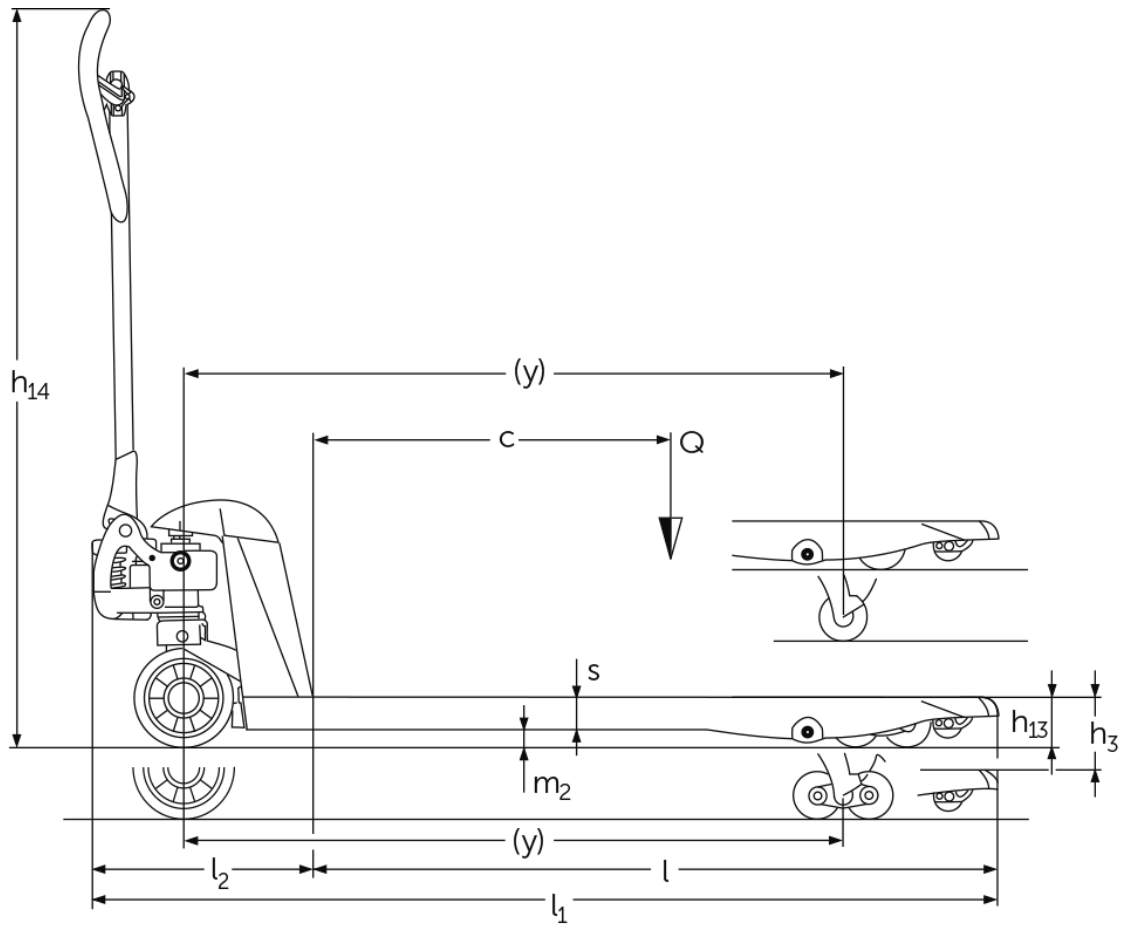

Hand pallet truck with flat forks **AM 15l**

Lift height: 120 mm / Load capacity: 1500 kg

AM 15l

VDI table

Stand-on: 11/2024

Characteristic	1.1	Manufacturer (abbreviated description)	•	Jungheinrich			
	1.2	Manufacturer's type designation		AM 15l			
	1.3	Drive		Manual			
	1.4	Operation		Manual			
	1.5	Load capacity/load	Q kg	1500			
	1.6	Load centre distance	c mm	600	500	400	600
	1.9	Wheelbase	y mm	1100	900	745	1080
Weights	2.1	tare weight	kg	74	72	71	65
	2.2	Axle load laden front/rear	-	- / -			476 / 613
	2.3	Axle load unladen front/rear	-	- / -	60 / 28	- / -	60 / 28
Wheels/suspension system	3.1	Tyres		C-BN			
	3.2	Tyre size, front		Ø 170x50			
	3.3	Tyre size, rear		Ø 50x70			
	3.5	Wheels, number front/back (x=driven)		2/4			
	3.6	Tread width, front	b10 mm	109			
	3.7	Tread width, rear	b11 mm	370			
	Basic dimensions	4.4	Lift (h3)	h3 mm	120		
4.9		Height of tiller handle in drive position min./max.	h14 mm	1237			
4.14		Stand height, elevated	h12 mm	171			
4.15		Height, lowered	h13 mm	51			
4.19		total length	l1 mm	1530	1330	1175	1530
4.20		Length including fork shank	l2 mm	380			
4.21.1		total width	b1 mm	520			680
4.22		Fork dimensions	s/ e/l mm	38 x 150 x 1150	38 x 150 x 950	38 x 150 x 795	38 x 150 x 1150
4.25		Width across forks	b5 mm	520			680
4.32		Ground clearance centre of wheelbase	m2 mm	13			
4.34.1		Aisle width (pallet 1000x1200 sideways)	Ast mm	1584			
4.34.2		Aisle width (pallet 800x1200 length)	Ast mm	1784			
4.35		Turning radius	Wa mm	1274			
Performance data	5.3	Lowering speed laden/unladen	m/s	0.09 / 0.02			
<p>- This data sheet according to VDI guideline 2198 only states the technical values of the standard truck. Different tyres, other masts, additional equipment etc. may result in different values.</p>							