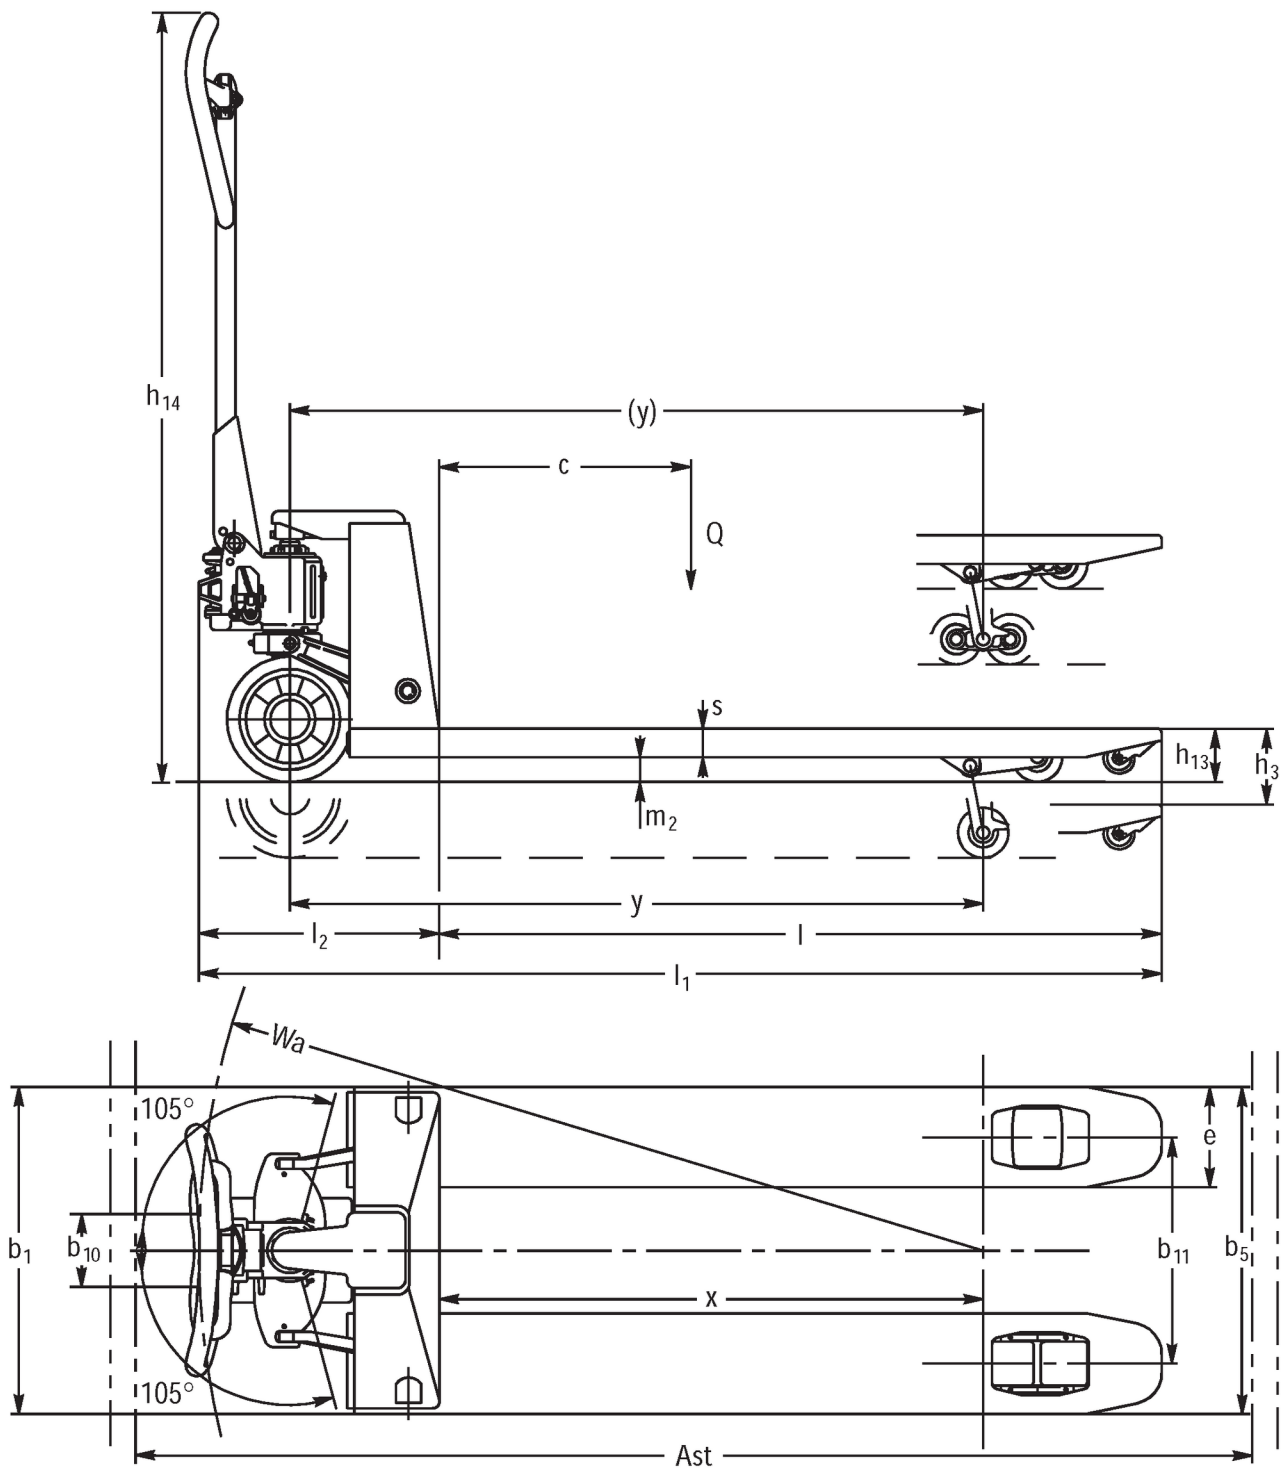

Hand pallet truck

AM 30

Lift height: 120 mm / Load capacity: 3000 kg

AM 30

VDI table

Stand-on: 11/2024

Characteristic	1.1	Manufacturer (abbreviated description)	•	Jungheinrich			
	1.2	Manufacturer's type designation		AM 30			
	1.3	Drive		Manual			
	1.4	Operation		Manual			
	1.5	Load capacity/load	Q kg	3000			
	1.6	Load centre distance	c mm	600	800	900	1050
	1.9	Wheelbase	y mm	1174	-		2054
Weights	2.1	tare weight	kg	86	124	126	142
	2.2	Axle load laden front/rear	kg	815 / 2270	- / -		1135 / 2007
	2.3	Axle load unladen front/rear	kg	28 / 58	- / -		57 / 85
Wheels/suspension system	3.1	Tyres		V-BV			
	3.2	Tyre size, front		Ø 200 x 50			
	3.3	Tyre size, rear		Ø 80 x 70			
	3.5	Wheels, number front/back (x=driven)		2/4	2 / 4	2/4	
	3.6	Tread width, front	b10 mm	116			
	3.7	Tread width, rear	b11 mm	390			
	Basic dimensions	4.4	Lift (h3)	h3 mm	120		
4.9		Height of tiller handle in drive position min./max.	h14 mm	1224			
4.14		Stand height, elevated	h12 mm	205			
4.15		Height, lowered	h13 mm	85			
4.19		total length	l1 mm	1603	1983	2183	2483
4.20		Length including fork shank	l2 mm	383			
4.21.1		total width	b1 mm	550			
4.22		Fork dimensions	s/ e/l mm	45 x 160 x 1220	63 x 160 x 1600	63 x 160 x 1800	63 x 160 x 2100
4.25		Width across forks	b5 mm	550			
4.32		Ground clearance centre of wheelbase	m2 mm	36	-		36
4.34.1		Aisle width (pallet 1000x1200 sideways)	Ast mm	1803	-		2683
4.34.2		Aisle width (pallet 800x1200 length)	Ast mm	1803	-		2683
4.35		Turning radius	Wa mm	1319	-		2184
Performance data	5.3	Lowering speed laden/unladen	m/s	0.09 / 0.05			
<p>- This data sheet according to VDI guideline 2198 only states the technical values of the standard truck. Different tyres, other masts, additional equipment etc. may result in different values.</p>							

**JUNGHEINRICH**