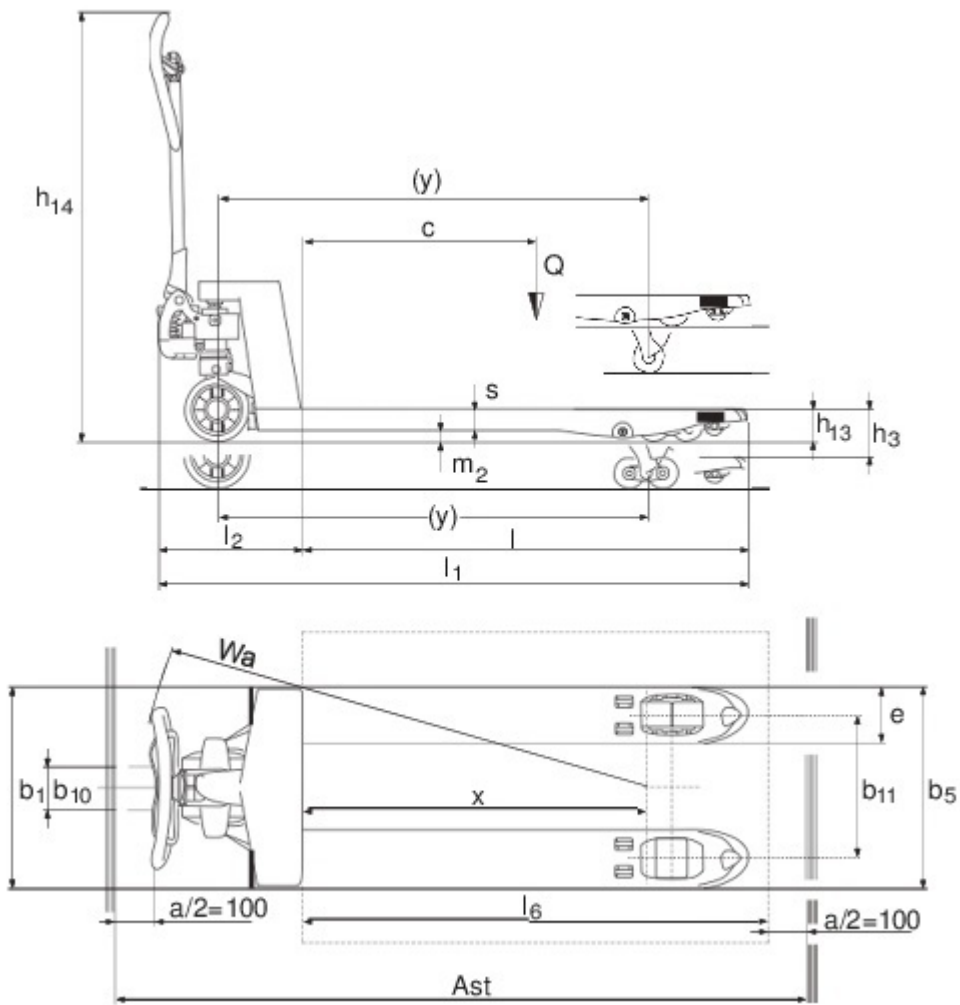

Hand pallet truck

AM 20

Lift height: 85-205 mm / Load capacity: 2000 kg

AM 20

VDI table

Stand-on: 12/2024

Characteristic	1.1	Manufacturer (abbreviated description)		Jungheinrich					
	1.2	Manufacturer's type designation		AM 20					
	1.3	Drive		Manual					
	1.4	Operation		Manual					
	1.5	Load capacity/load	Q kg	2000					
	1.6	Load centre distance	c mm	600					
	1.9	Wheelbase	y mm	1120					
Weights	2.1	tare weight	kg	70	71	70	71	70	71
	2.2	Axle load laden front/rear	kg	549 / 1521					
	2.3	Axle load unladen front/rear	kg	46 / 24					
Wheels/suspension system	3.1	Tyres		C-GV	C-BV	V-GV	V-BV	N-GN	N-BN
	3.2	Tyre size, front		Ø 200 x 50					
	3.3	Tyre size, rear		Ø 82 x 93	Ø 82 x 70	Ø 82 x 93	Ø 82 x 70	Ø 82 x 93	Ø 82 x 70
	3.5	Wheels, number front/back (x=driven)		2/2	2/4	2/2	2/4	2/2	2/4
	3.6	Tread width, front	b10 mm	130					
	3.7	Tread width, rear	b11 mm	380					
	Basic dimensions	4.4	Lift (h3)	h3 mm	115				
4.9		Height of tiller handle in drive position min./max.	h14 mm	355 / 1230					
4.14		Stand height, elevated	h12 mm	200					
4.15		Height, lowered	h13 mm	85					
4.19		total length	l1 mm	1540					
4.20		Length including fork shank	l2 mm	390					
4.21.1		total width	b1 mm	540					
4.22		Fork dimensions	s/ e/l mm	48 x 160 x 1150					
4.25		Width across forks	b5 mm	540					
4.32		Ground clearance centre of wheelbase	m2 mm	37					
4.34.1		Aisle width (pallet 1000x1200 sideways)	Ast mm	1743					
4.34.2		Aisle width (pallet 800x1200 length)	Ast mm	1793					
4.35		Turning radius	Wa mm	1275					
Performance data	5.3	Lowering speed laden/unladen	m/s	0.1 / 0.06					
<p>- This data sheet according to VDI guideline 2198 only states the technical values of the standard truck. Different tyres, other masts, additional equipment etc. may result in different values.</p>									