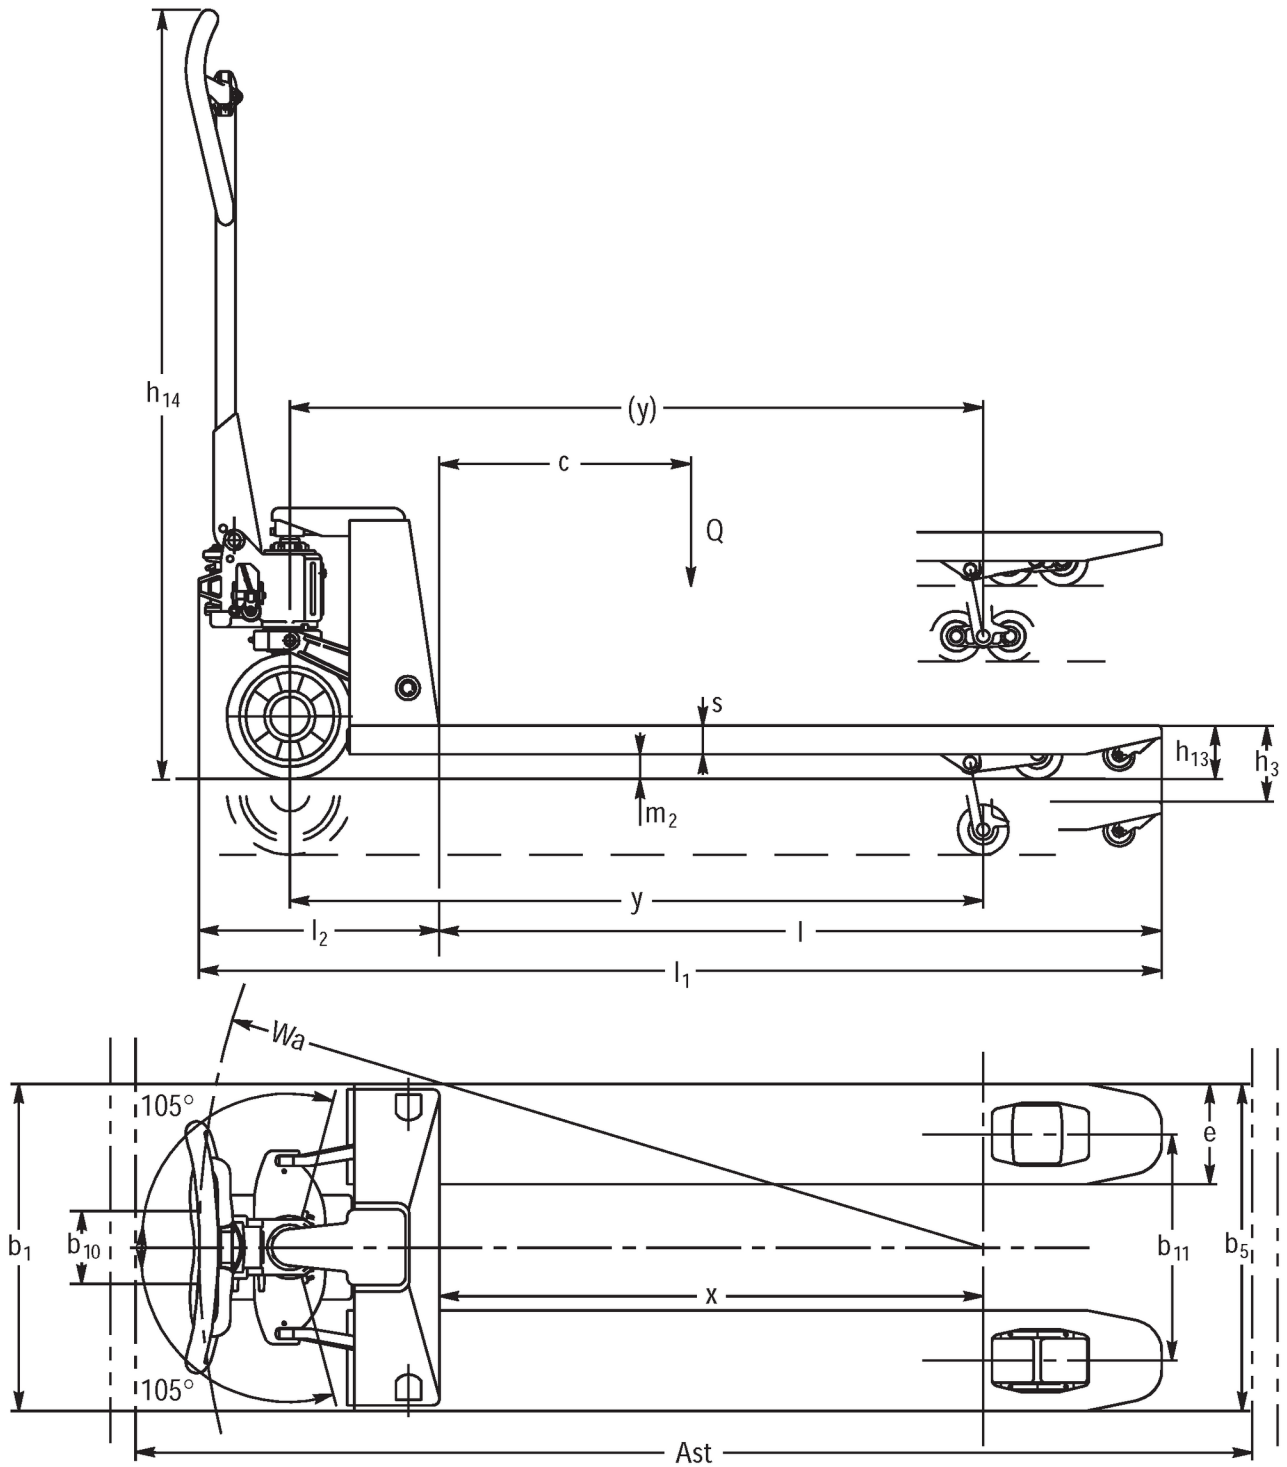

# Hand pallet truck

## AM 30

Lift height: 120 mm / Load capacity: 3000 kg

# VDI table

Stand-on: 12/2024

Characteristic	1.1	Manufacturer (abbreviated description)		Jungheinrich			
	1.2	Manufacturer's type designation		<b>AM 30</b>			
	1.3	Drive		Manual			
	1.4	Operation		Manual			
	1.5	Load capacity/load	Q kg	3000			
	1.6	Load centre distance	c mm	600	800	900	1050
	1.9	Wheelbase	y mm	1174	-		2054
Weights	2.1	tare weight	kg	86	124	126	142
	2.2	Axle load laden front/rear	kg	815 / 2270	- / -		1135 / 2007
	2.3	Axle load unladen front/rear	kg	28 / 58	- / -		57 / 85
Wheels/suspension system	3.1	Tyres		V-BV			
	3.2	Tyre size, front		Ø 200 x 50			
	3.3	Tyre size, rear		Ø 80 x 70			
	3.5	Wheels, number front/back (x=driven)		2/4	2 / 4	2/4	
	3.6	Tread width, front	b10 mm	116			
	3.7	Tread width, rear	b11 mm	390			
	Basic dimensions	4.4	Lift (h3)	h3 mm	120		
4.9		Height of tiller handle in drive position min./max.	h14 mm	1224			
4.14		Stand height, elevated	h12 mm	205			
4.15		Height, lowered	h13 mm	85			
4.19		total length	l1 mm	1603	1983	2183	2483
4.20		Length including fork shank	l2 mm	383			
4.21.1		total width	b1 mm	550			
4.22		Fork dimensions	s/ e/l mm	45 x 160 x 1220	63 x 160 x 1600	63 x 160 x 1800	63 x 160 x 2100
4.25		Width across forks	b5 mm	550			
4.32		Ground clearance centre of wheelbase	m2 mm	36	-		36
4.34.1		Aisle width (pallet 1000x1200 sideways)	Ast mm	1803	-		2683
4.34.2		Aisle width (pallet 800x1200 length)	Ast mm	1803	-		2683
4.35		Turning radius	Wa mm	1319	-		2184
Performance data	5.3	Lowering speed laden/unladen	m/s	0.09 / 0.05			
<p>- This data sheet according to VDI guideline 2198 only states the technical values of the standard truck. Different tyres, other masts, additional equipment etc. may result in different values.</p>							