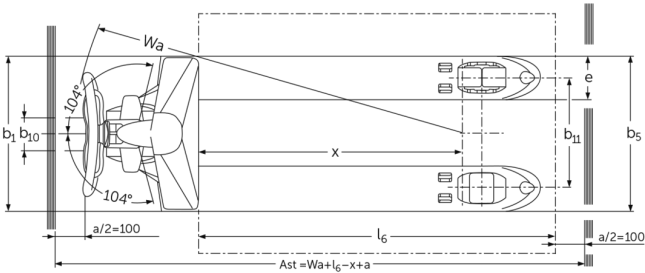

Hand pallet truck with flat forks **AM 151**

Lift height: 120 mm / Load capacity: 1500 kg

JUNGHEINRICH

AM 151

VDI table

Characteristic	1.1	Manufacturer (abbreviated description)		Jungheinrich			
	1.2	Manufacturer's type designation		AM 15l			
	1.3	Drive type		Manual			
	1.4	Operation		Manual			
	1.5	Load capacity/load	Q kg	1500			
	1.6	Load centre distance	c mm	600	500	400	600
	1.9	Wheelbase	y mm	1100	900	745	1080
Weights	2.1	Netto weight	kg	74	72	71	65
	2.2	Axle load laden front/rear	-	- / -			476 / 613
	2.3	Axle load unladen front/rear	-	- / -	60 / 28	- / -	60 / 28
Wheels/suspension system	3.1	Tyres		C-BN			
	3.2	Tyre size, front		Ø 170x50			
	3.3	Tyre size, rear		Ø 50x70			
	3.5	Wheels, number front/back (x=driven)		2/4			
	3.6	Tread width, front	b10 mm	109			
	3.7	Tread width, rear	b11 mm	370			
	Basic dimensions	4.4	Lift (h3)	h3 mm	120		
4.9		Height of tiller handle in drive position min./max.	h14 mm	1237			
4.14		Stand height, elevated	h12 mm	171			
4.15		Height, lowered	h13 mm	51			
4.19		Total length	l1 mm	1530	1330	1175	1530
4.20		Length including fork shank	l2 mm	380			
4.21.1		total width	b1 mm	520			680
4.22		Fork dimensions	s/ e/l mm	38 x 150 x 1150	38 x 150 x 950	38 x 150 x 795	38 x 150 x 1150
4.25		Width across forks	b5 mm	520			680
4.32		Ground clearance centre of wheelbase	m2 mm	13			
4.34.1		Aisle width (pallet 1000x1200 sideways)	Ast mm	1584			
4.34.2		Aisle width (pallet 800x1200 length)	Ast mm	1784			
4.35		Turning radius	Wa mm	1274			
Performance data	5.3	Lowering speed laden/unladen	m/s	0.09 / 0.02			

- This data sheet according to VDI guideline 2198 only states the technical values of the standard truck. Different tyres, other masts, additional equipment etc. may result in different values.

The German production facilities in
Norderstedt, Moosburg and Landsberg
are certified as well as our Genuine Parts
Center in Kaltenkirchen.