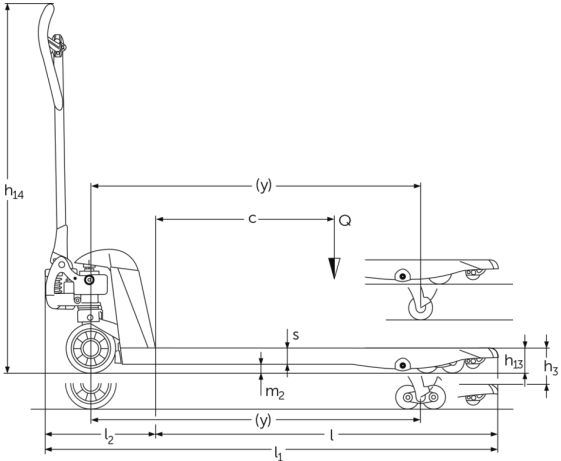

Hand pallet truck with flat forks **AM 151**

Lift height: 120 mm / Load capacity: 1500 kg

JUNGHEINRICH

AM 151

VDI table

Characteristic	1.1	Manufacturer (abbreviated description)		Jungheinrich			
	1.2	Manufacturer's type designation		AM 15l			
	1.3	Drive type		Manual			
	1.4	Operation		Manual			
	1.5	Load capacity/load	Q kg	1500			
	1.6	Load centre distance	c mm	600	500	400	600
	1.9	Wheelbase	y mm	1100	900	745	1080
Weights	2.1	Netto weight	kg	74	72	71	65
	2.2	Axle load laden front/rear	-	- / -			476 / 613
	2.3	Axle load unladen front/rear	-	- / -	60 / 28	- / -	60 / 28
Wheels/suspension system	3.1	Tyres		C-BN			
	3.2	Tyre size, front		Ø 170x50			
	3.3	Tyre size, rear		Ø 50x70			
	3.5	Wheels, number front/back (x=driven)		2/4			
	3.6	Tread width, front	b10 mm	109			
	3.7	Tread width, rear	b11 mm	370			
	Basic dimensions	4.4	Lift (h3)	h3 mm	120		
4.9		Height of tiller handle in drive position min./max.	h14 mm	1237			
4.14		Stand height, elevated	h12 mm	171			
4.15		Height, lowered	h13 mm	51			
4.19		Total length	l1 mm	1530	1330	1175	1530
4.20		Length including fork shank	l2 mm	380			
4.21.1		total width	b1 mm	520			680
4.22		Fork dimensions	s/ e/l mm	38 x 150 x 1150	38 x 150 x 950	38 x 150 x 795	38 x 150 x 1150
4.25		Width across forks	b5 mm	520			680
4.32		Ground clearance centre of wheelbase	m2 mm	13			
4.34.1		Aisle width (pallet 1000x1200 sideways)	Ast mm	1584			
4.34.2		Aisle width (pallet 800x1200 length)	Ast mm	1784			
4.35		Turning radius	Wa mm	1274			
Performance data	5.3	Lowering speed laden/unladen	m/s	0.09 / 0.02			

- This data sheet according to VDI guideline 2198 only states the technical values of the standard truck. Different tyres, other masts, additional equipment etc. may result in different values.

The German production facilities in
Norderstedt, Moosburg and Landsberg
are certified as well as our Genuine Parts
Center in Kaltenkirchen.