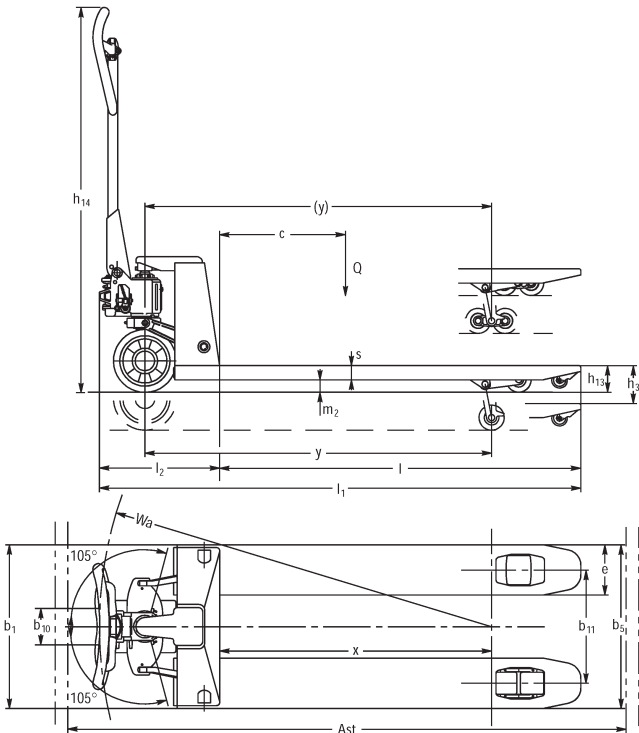

Hand pallet truck

AM 30

Lift height: 120 mm / Load capacity: 3000 kg

JUNGHEINRICH

AM 30

VDI table

Characteristic	1.1	Manufacturer (abbreviated description)		Jungheinrich			
	1.2	Manufacturer's type designation		AM 30			
	1.3	Drive type		Manual			
	1.4	Operation		Manual			
	1.5	Load capacity/load	Q kg	3000			
	1.6	Load centre distance	c mm	600	800	900	1050
	1.9	Wheelbase	y mm	1174	-		2054
Weights	2.1	Netto weight	kg	86	124	126	142
	2.2	Axle load laden front/rear	kg	815 / 2270	- / -		1135 / 2007
	2.3	Axle load unladen front/rear	kg	28 / 58	- / -		57 / 85
Wheels/suspension system	3.1	Tyres		V-BV			
	3.2	Tyre size, front		Ø 200 x 50			
	3.3	Tyre size, rear		Ø 80 x 70			
	3.5	Wheels, number front/back (x=driven)		2/4	2 / 4	2/4	
	3.6	Tread width, front	b10 mm	116			
	3.7	Tread width, rear	b11 mm	390			
	Basic dimensions	4.4	Lift (h3)	h3 mm	120		
4.9		Height of tiller handle in drive position min./max.	h14 mm	1224			
4.14		Stand height, elevated	h12 mm	205			
4.15		Height, lowered	h13 mm	85			
4.19		Total length	l1 mm	1603	1983	2183	2483
4.20		Length including fork shank	l2 mm	383			
4.21.1		total width	b1 mm	550			
4.22		Fork dimensions	s/ e/l mm	45 x 160 x 1220	63 x 160 x 1600	63 x 160 x 1800	63 x 160 x 2100
4.25		Width across forks	b5 mm	550			
4.32		Ground clearance centre of wheelbase	m2 mm	36	-		36
4.34.1		Aisle width (pallet 1000x1200 sideways)	Ast mm	1803	-		2683
4.34.2		Aisle width (pallet 800x1200 length)	Ast mm	1803	-		2683
4.35		Turning radius	Wa mm	1319	-		2184
Performance data	5.3	Lowering speed laden/unladen	m/s	0.09 / 0.05			

- This data sheet according to VDI guideline 2198 only states the technical values of the standard truck. Different tyres, other masts, additional equipment etc. may result in different values.

The German production facilities in
Norderstedt, Moosburg and Landsberg
are certified as well as our Genuine Parts
Center in Kaltenkirchen.