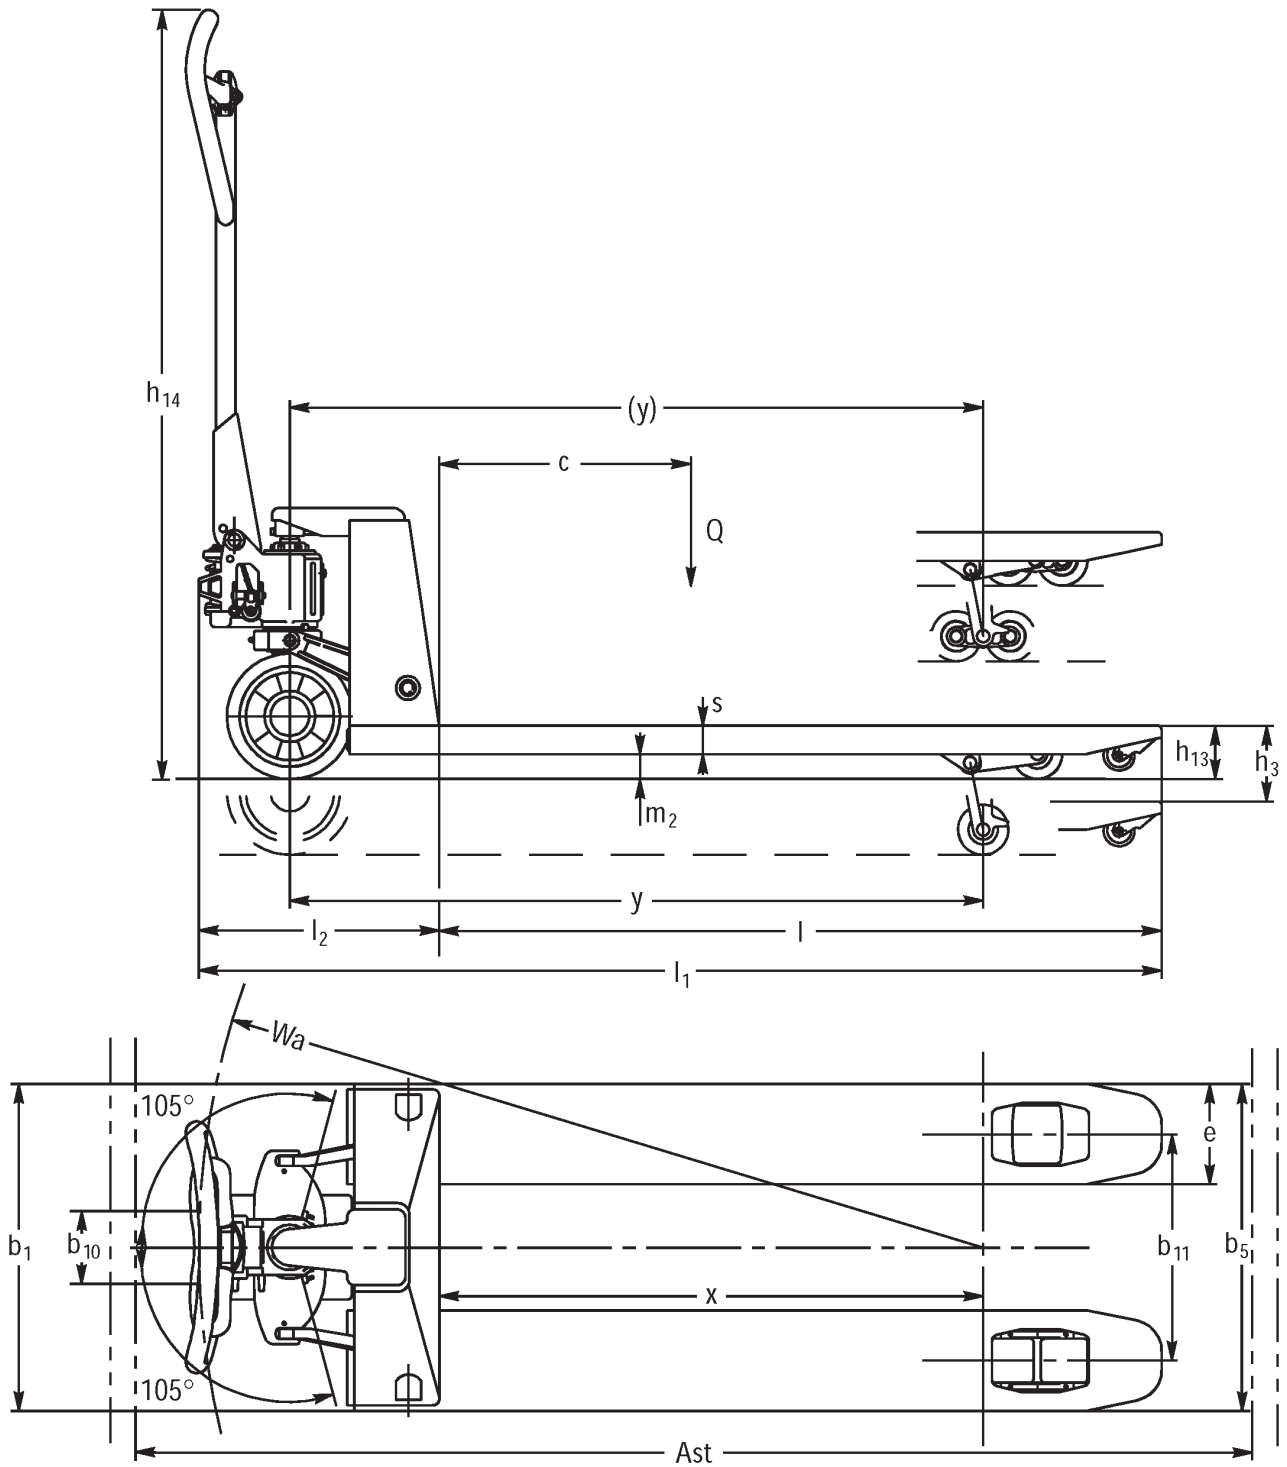

Hand pallet truck

AM 30

Lift height: 120 mm / Load capacity: 3000 kg

JUNGHEINRICH

AM 30

VDI table

Characteristic	1.1	Manufacturer (abbreviated description)		other (OEM)			
	1.2	Manufacturer's type designation		AM 30			
	1.3	Drive type		Manual			
	1.4	Operation		Manual			
	1.5	Load capacity/load	Q kg	3000			
	1.6	Load centre distance	c mm	600	800	900	1050
	1.9	Wheelbase	y mm	1174	-		2054
Weights	2.1	Netto weight	kg	86	124	126	142
	2.2	Axle load laden front/rear	kg	815 / 2270	- / -		1135 / 2007
	2.3	Axle load unladen front/rear	kg	28 / 58	- / -		57 / 85
Wheels/chassis	3.1	Tyres		V-BV			
	3.2	Tyre size, front		Ø 200 x 50			
	3.3	Tyre size, rear		Ø 80 x 70			
	3.5	Wheels, number front/back (x=driven)		2/4	2 / 4	2/4	
	3.6	Tread width, front	b10 mm	116			
	3.7	Tread width, rear	b11 mm	390			
	Basic dimensions	4.4	Lift (h3)	h3 mm	120		
4.9		Height of tiller handle in drive position min./max.	h14 mm	1224			
4.14		Stand height, elevated	h12 mm	205			
4.15		Height, lowered	h13 mm	85			
4.19		Total length	l1 mm	1603	1983	2183	2483
4.20		Length including fork shank	l2 mm	383			
4.21.1		total width	b1 mm	550			
4.22		Fork dimensions	s/ e/l mm	45 x 160 x 1220	63 x 160 x 1600	63 x 160 x 1800	63 x 160 x 2100
4.25		Width across forks	b5 mm	550			
4.32		Ground clearance centre of wheelbase	m2 mm	36	-		36
4.34.1		Aisle width (pallet 1000x1200 sideways)	Ast mm	1803	-		2683
4.34.2		Aisle width (pallet 800x1200 length)	Ast mm	1803	-		2683
4.35		Turning radius	Wa mm	1319	-		2184
Performance data	5.3	Lowering speed laden/unladen	m/s	0.09 / 0.05			
- This data sheet according to VDI guideline 2198 only states the technical values of the standard truck. Different tyres, other masts, additional equipment etc. may result in different values.							