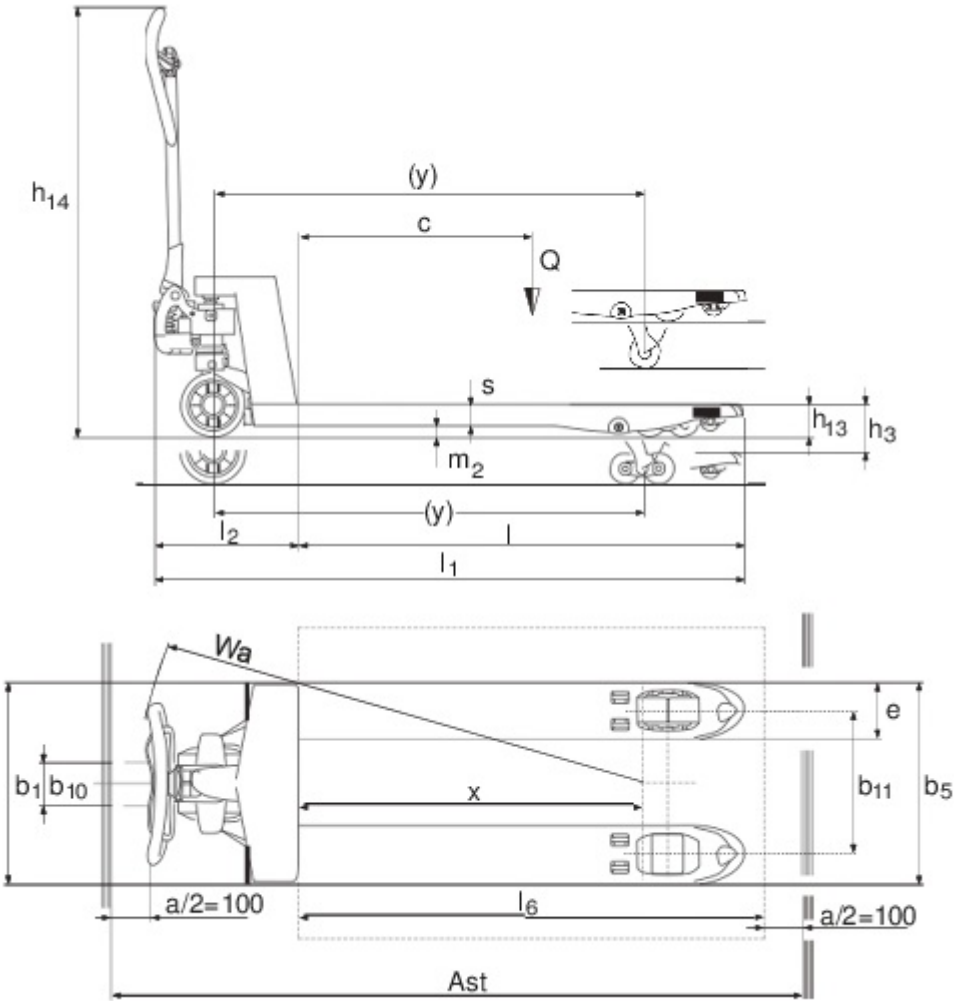

Hand pallet truck

AM 20

Lift height: 85-205 mm / Load capacity: 2000 kg

 JUNGHEINRICH

AM 20

VDI table

Characteristic	1.1	Manufacturer (abbreviated description)		Other (OEM)					
	1.3	Drive		Manual					
	1.4	Operation		Manual					
	1.5	Load capacity/load	Q kg	2000					
	1.6	Load centre distance	c mm	600					
	1.9	Wheelbase	y mm	1120					
Weights	2.1	tare weight	kg	70	71	70	71	70	71
	2.2	Axle load laden front/rear	kg	549 / 1521					
	2.3	Axle load unladen front/rear	kg	46 / 24					
Wheels/suspension system	3.1	Tyres		C-GV	C-BV	V-GV	V-BV	N-GN	N-BN
	3.2	Tyre size, front		Ø 200 x 50					
	3.3	Tyre size, rear		Ø 82 x 93	Ø 82 x 70	Ø 82 x 93	Ø 82 x 70	Ø 82 x 93	Ø 82 x 70
	3.5	Wheels, number front/back (x=driven)		2/2	2/4	2/2	2/4	2/2	2/4
	3.6	Tread width, front	b10 mm	130					
	3.7	Tread width, rear	b11 mm	380					
	Basic dimensions	4.4	Lift (h3)	h3 mm	115				
4.9		Height of tiller handle in drive position min./max.	h14 mm	355 / 1230					
4.14		Stand height, elevated	h12 mm	200					
4.15		Height, lowered	h13 mm	85					
4.19		total length	l1 mm	1540					
4.20		Length including fork shank	l2 mm	390					
4.21.1		total width	b1 mm	540					
4.22		Fork dimensions	s/ e/l mm	48 x 160 x 1150					
4.25		Width across forks	b5 mm	540					
4.32		Ground clearance centre of wheelbase	m2 mm	37					
4.34.1		Aisle width (pallet 1000x1200 sideways)	Ast mm	1743					
4.34.2	Aisle width (pallet 800x1200 length)	Ast mm	1793						
4.35	Turning radius	Wa mm	1275						
Performance data	5.3	Lowering speed laden/unladen	m/s	0.1 / 0.06					
- This data sheet according to VDI guideline 2198 only states the technical values of the standard truck. Different tyres, other masts, additional equipment etc. may result in different values.									