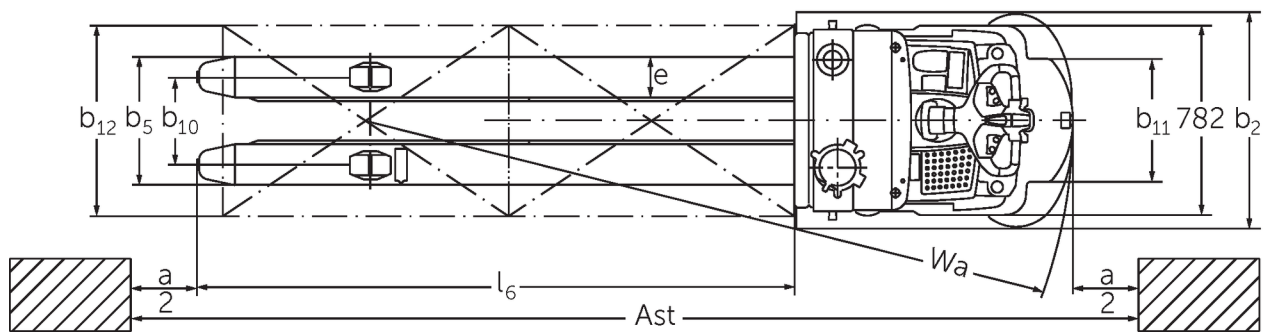

Automated Guided Vehicle System pallet truck

ERE 225a

Lift height: 122 mm / Load capacity: 2500 kg

ERE 225a

ERE 225a

ERE 225a

ERE 225a with option long forks

VDI table

Stand-on: 12/2020

Characteristic	1.1	Manufacturer (abbreviated description)		Jungheinrich
	1.2	Manufacturer's type designation		ERE 225a
	1.3	Drive		Electric
	1.4	Operation		Pedestrian/tiller/automated guided vehicle
	1.5	Load capacity/load	Q kg	2500
	1.6	Load centre distance	c mm	600
	1.8	Load distance, centre of drive axle to fork	x mm	955
Weights	1.9	Wheelbase	y mm	1604
	2.1	Service weight	kg	752
	2.2	Axle load laden front/rear	kg	2217 / 1404
Wheels/suspension system	2.3	Axle load unladen front/rear	kg	257 / 864
	3.1	Tyres		VU / PU & Qu / VU
	3.2	Tyre size, front		Ø 230 x 77
	3.3	Tyre size, rear		Ø 85 x 85
	3.4	Additional wheels		Ø 140 x 57
	3.5	Wheels, number front/back (x=driven)		1x +2 / 2
Basic dimensions	3.7	Tread width, rear	b ₁₁ mm	368
	4.2.1	Overall height	h ₁₅ mm	2127
	4.4	Lift (h ₃)	h ₃ mm	122
	4.15	Height, lowered	h ₁₃ mm	85
	4.19	Overall length	l ₁ mm	2403
	4.20	Length including fork shank	l ₂ mm	1144
	4.21.1	Overall width	b ₁ mm	893
	4.22	Fork dimensions	s/e/l mm	55 / 172 / 1250
Performance data	4.25	Width across forks	b ₅ mm	540
	5.1	Travel speed laden/unladen	km/h	6.1 / 6.1
	5.2	Lift speed laden/unladen	m/s	0.05 / 0.06
	5.3	Lowering speed laden/unladen	m/s	0.06 / 0.04
E-motor/ Electronics	5.10	Service brake		generative
	6.1	Drive motor, performance S2 60 min	kW	2.8
	6.2	Lift motor, performance with S3	kW	2.2
	6.3	Battery according to DIN 43531/35/36		B
	6.4	Battery voltage/nominal capacity	V / Ah	24 / 465
Other	6.5	Battery weight	kg	389
	8.1	Type of drive control		Impulse
	10.7	Sound level as per EN12053, operator's ear	dB (A)	66