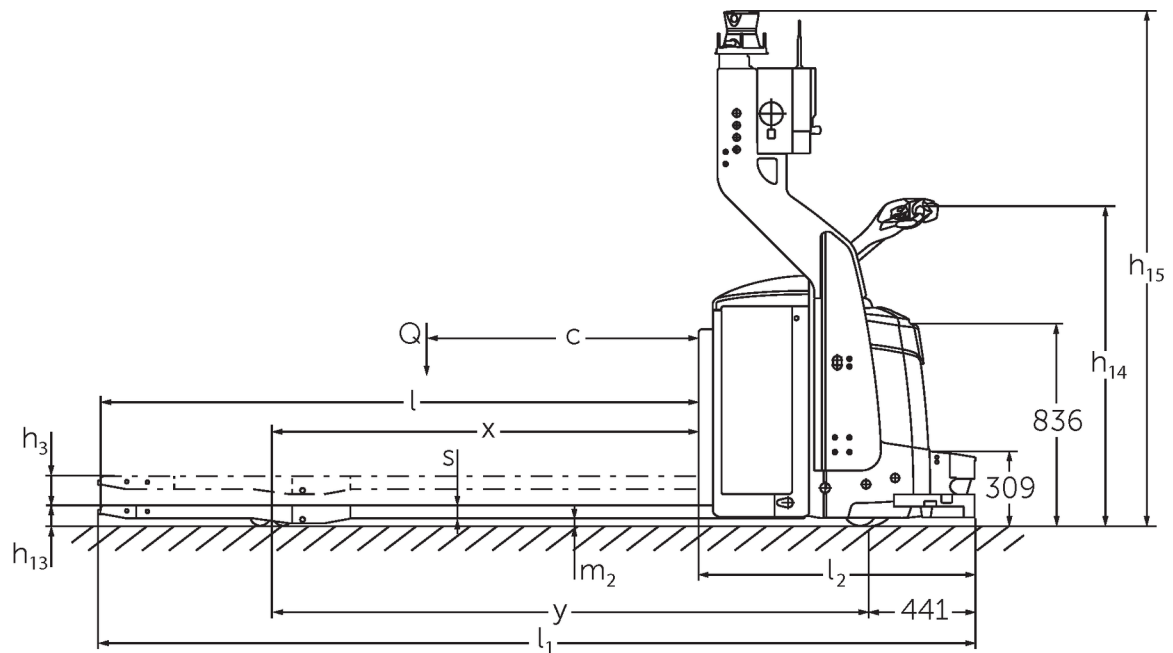

Automated Guided Vehicle System pallet truck

ERE 225a

Lift height: 122 mm / Load capacity: 2500 kg

ERE 225a

ERE 225a

ERE 225a

ERE 225a with option long forks

VDI table

Stand-on: 12/2020

Characteristic	1.1	Manufacturer (abbreviated description)		Jungheinrich
	1.2	Manufacturer's type designation		ERE 225a
	1.3	Drive		Electric
	1.4	Operation		Pedestrian/tiller/automated guided vehicle
	1.5	Load capacity/load	Q kg	2500
	1.6	Load centre distance	c mm	600
	1.8	Load distance, centre of drive axle to fork	x mm	955
Weights	1.9	Wheelbase	y mm	1604
	2.1	Service weight	kg	752
	2.2	Axle load laden front/rear	kg	2217 / 1404
Wheels/suspension system	2.3	Axle load unladen front/rear	kg	257 / 864
	3.1	Tyres		VU / PU & Qu / VU
	3.2	Tyre size, front		Ø 230 x 77
	3.3	Tyre size, rear		Ø 85 x 85
	3.4	Additional wheels		Ø 140 x 57
	3.5	Wheels, number front/back (x=driven)		1x +2 / 2
Basic dimensions	3.7	Tread width, rear	b ₁₁ mm	368
	4.2.1	Overall height	h ₁₅ mm	2127
	4.4	Lift (h ₃)	h ₃ mm	122
	4.15	Height, lowered	h ₁₃ mm	85
	4.19	Overall length	l ₁ mm	2403
	4.20	Length including fork shank	l ₂ mm	1144
	4.21.1	Overall width	b ₁ mm	893
	4.22	Fork dimensions	s/e/l mm	55 / 172 / 1250
Performance data	4.25	Width across forks	b ₅ mm	540
	5.1	Travel speed laden/unladen	km/h	6.1 / 6.1
	5.2	Lift speed laden/unladen	m/s	0.05 / 0.06
	5.3	Lowering speed laden/unladen	m/s	0.06 / 0.04
E-motor/ Electronics	5.10	Service brake		generative
	6.1	Drive motor, performance S2 60 min	kW	2.8
	6.2	Lift motor, performance with S3	kW	2.2
	6.3	Battery according to DIN 43531/35/36		B
	6.4	Battery voltage/nominal capacity	V / Ah	24 / 465
Other	6.5	Battery weight	kg	389
	8.1	Type of drive control		Impulse
	10.7	Sound level as per EN12053, operator's ear	dB (A)	66