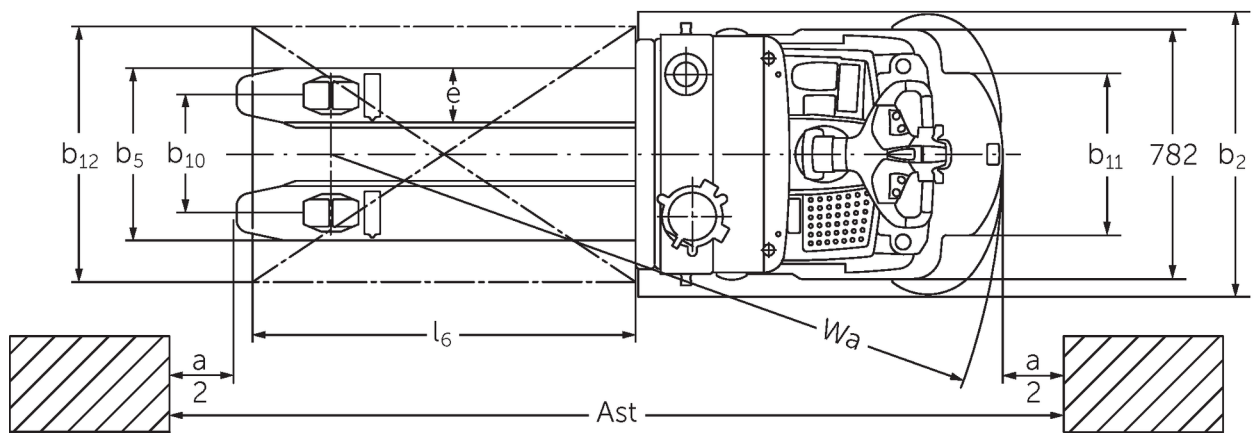

Automated Guided Vehicle System pallet truck

ERE 225a

Lift height: 122 mm / Load capacity: 2500 kg

ERE 225a

ERE 225a

ERE 225a

ERE 225a with option long forks

VDI table

Stand-on: 12/2020

Characteristic	1.1	Manufacturer (abbreviated description)		Jungheinrich
	1.2	Manufacturer's type designation		ERE 225a
	1.3	Drive		Electric
	1.4	Operation		Pedestrian/tiller/automated guided vehicle
	1.5	Load capacity/load	Q kg	2500
	1.6	Load centre distance	c mm	600
	1.8	Load distance, centre of drive axle to fork	x mm	955
Weights	1.9	Wheelbase	y mm	1604
	2.1	Service weight	kg	752
	2.2	Axle load laden front/rear	kg	2217 / 1404
Wheels/suspension system	2.3	Axle load unladen front/rear	kg	257 / 864
	3.1	Tyres		VU / PU & Qu / VU
	3.2	Tyre size, front		Ø 230 x 77
	3.3	Tyre size, rear		Ø 85 x 85
	3.4	Additional wheels		Ø 140 x 57
	3.5	Wheels, number front/back (x=driven)		1x +2 / 2
Basic dimensions	3.7	Tread width, rear	b ₁₁ mm	368
	4.2.1	Overall height	h ₁₅ mm	2127
	4.4	Lift (h ₃)	h ₃ mm	122
	4.15	Height, lowered	h ₁₃ mm	85
	4.19	Overall length	l ₁ mm	2403
	4.20	Length including fork shank	l ₂ mm	1144
	4.21.1	Overall width	b ₁ mm	893
	4.22	Fork dimensions	s/e/l mm	55 / 172 / 1250
Performance data	4.25	Width across forks	b ₅ mm	540
	5.1	Travel speed laden/unladen	km/h	6.1 / 6.1
	5.2	Lift speed laden/unladen	m/s	0.05 / 0.06
	5.3	Lowering speed laden/unladen	m/s	0.06 / 0.04
E-motor/ Electronics	5.10	Service brake		generative
	6.1	Drive motor, performance S2 60 min	kW	2.8
	6.2	Lift motor, performance with S3	kW	2.2
	6.3	Battery according to DIN 43531/35/36		B
	6.4	Battery voltage/nominal capacity	V / Ah	24 / 465
Other	6.5	Battery weight	kg	389
	8.1	Type of drive control		Impulse
	10.7	Sound level as per EN12053, operator's ear	dB (A)	66