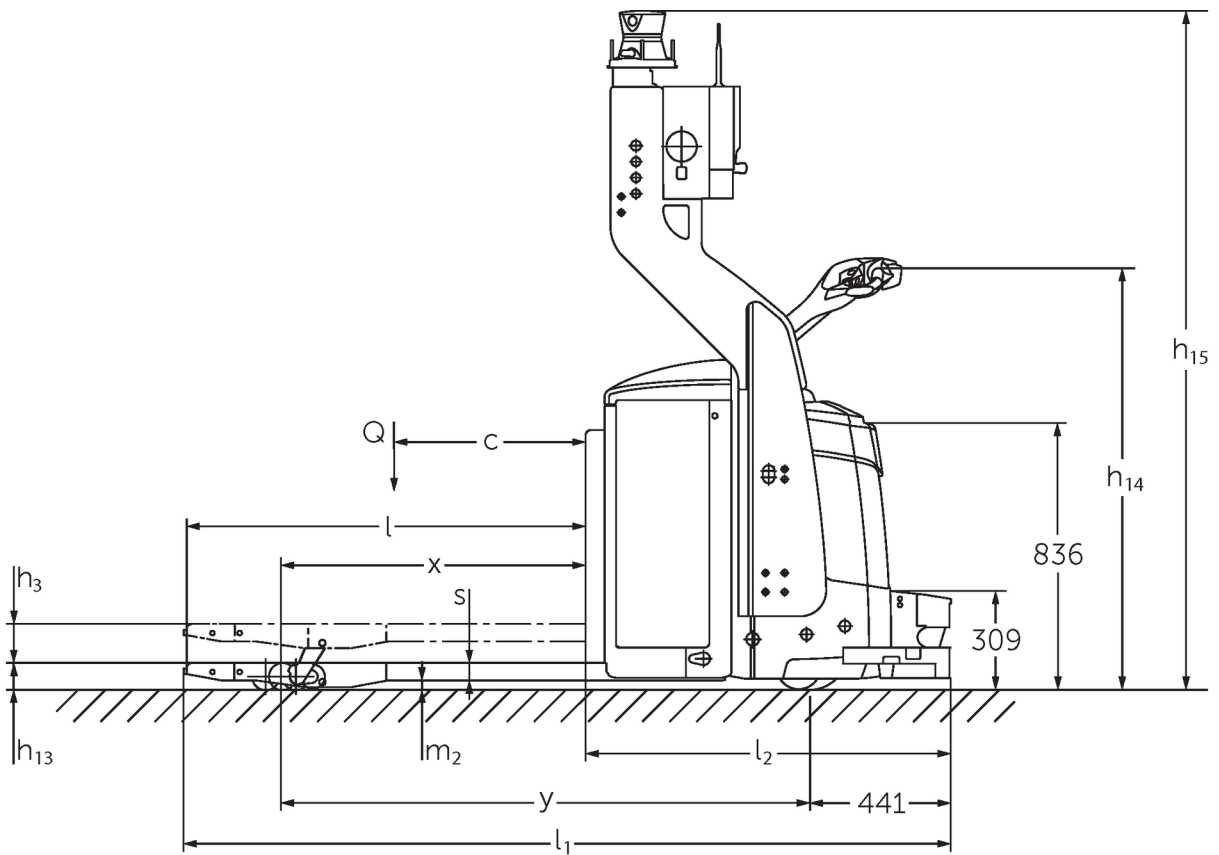

Automated Guided Vehicle System pallet truck

ERE 225a

Lift height: 122 mm / Load capacity: 2500 kg

ERE 225a

ERE 225a

ERE 225a

ERE 225a with option long forks

VDI table

Stand-on: 12/2020

Characteristic	1.1	Manufacturer (abbreviated description)		Jungheinrich
	1.2	Manufacturer's type designation		ERE 225a
	1.3	Drive		Electric
	1.4	Operation		Pedestrian/tiller/automated guided vehicle
	1.5	Load capacity/load	Q kg	2500
	1.6	Load centre distance	c mm	600
	1.8	Load distance, centre of drive axle to fork	x mm	955
Weights	1.9	Wheelbase	y mm	1604
	2.1	Service weight	kg	752
	2.2	Axle load laden front/rear	kg	2217 / 1404
Wheels/suspension system	2.3	Axle load unladen front/rear	kg	257 / 864
	3.1	Tyres		VU / PU & Qu / VU
	3.2	Tyre size, front		Ø 230 x 77
	3.3	Tyre size, rear		Ø 85 x 85
	3.4	Additional wheels		Ø 140 x 57
	3.5	Wheels, number front/back (x=driven)		1x +2 / 2
Basic dimensions	3.7	Tread width, rear	b ₁₁ mm	368
	4.2.1	Overall height	h ₁₅ mm	2127
	4.4	Lift (h ₃)	h ₃ mm	122
	4.15	Height, lowered	h ₁₃ mm	85
	4.19	Overall length	l ₁ mm	2403
	4.20	Length including fork shank	l ₂ mm	1144
	4.21.1	Overall width	b ₁ mm	893
	4.22	Fork dimensions	s/e/l mm	55 / 172 / 1250
Performance data	4.25	Width across forks	b ₅ mm	540
	5.1	Travel speed laden/unladen	km/h	6.1 / 6.1
	5.2	Lift speed laden/unladen	m/s	0.05 / 0.06
	5.3	Lowering speed laden/unladen	m/s	0.06 / 0.04
E-motor/ Electronics	5.10	Service brake		generative
	6.1	Drive motor, performance S2 60 min	kW	2.8
	6.2	Lift motor, performance with S3	kW	2.2
	6.3	Battery according to DIN 43531/35/36		B
	6.4	Battery voltage/nominal capacity	V / Ah	24 / 465
Other	6.5	Battery weight	kg	389
	8.1	Type of drive control		Impulse
	10.7	Sound level as per EN12053, operator's ear	dB (A)	66